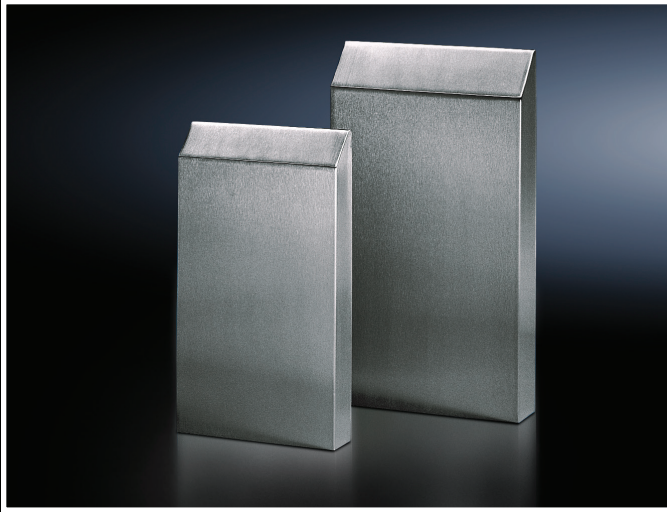

## ► Rittal Fan Shrouds

Rittal offers a complete line of fan shrouds. From our standard 3R/4 units or the specially engineered, vandal-resistant design to the corrosive resistant, stainless steel Type 4X rated units to be used in harsh locations – we have a shroud to meet the most stringent applications.

Our Hi-Visibility blue silicone gasket quickly identifies the seal meets FDA Guideline 21 CFR 177.2600. Additionally, the material allows easy cleaning in food and beverage environments

ENCLOSURES

POWER DISTRIBUTION